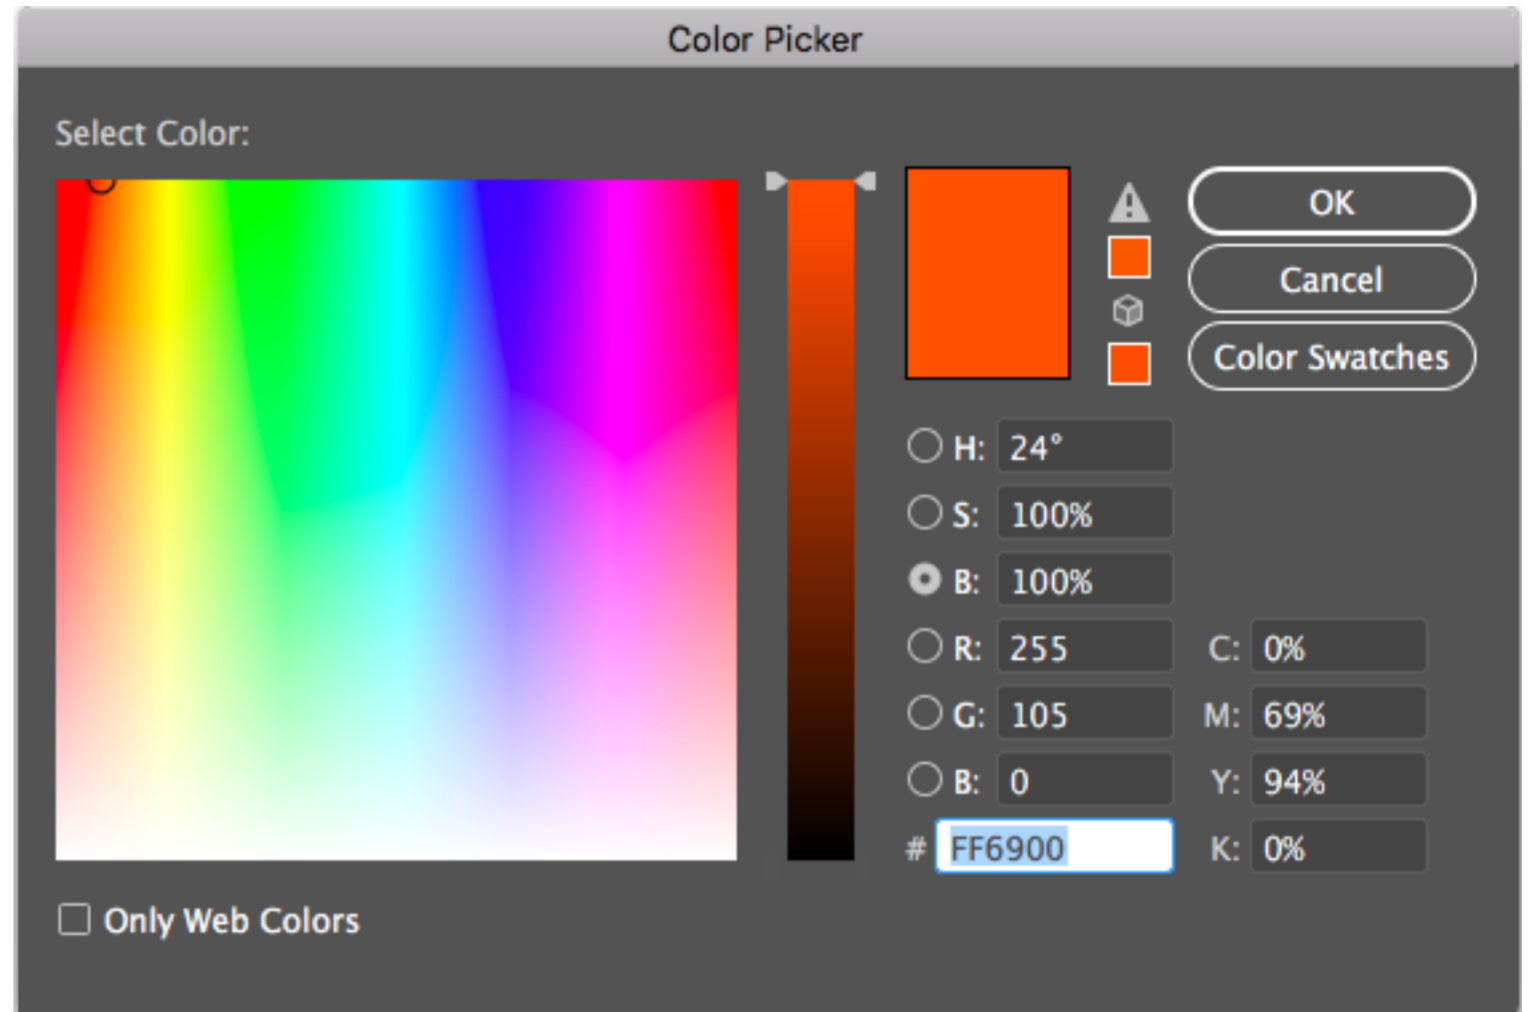

7R

SEVEN

RACING

SEVEN **7R**
RACING

SEVEN **7R**
RACING

7R

COLORS

Pantone:

PANTONE®
1505 C

RGB - CMYK - HEX

GREY COLORS

RGB - CMYK - HEX